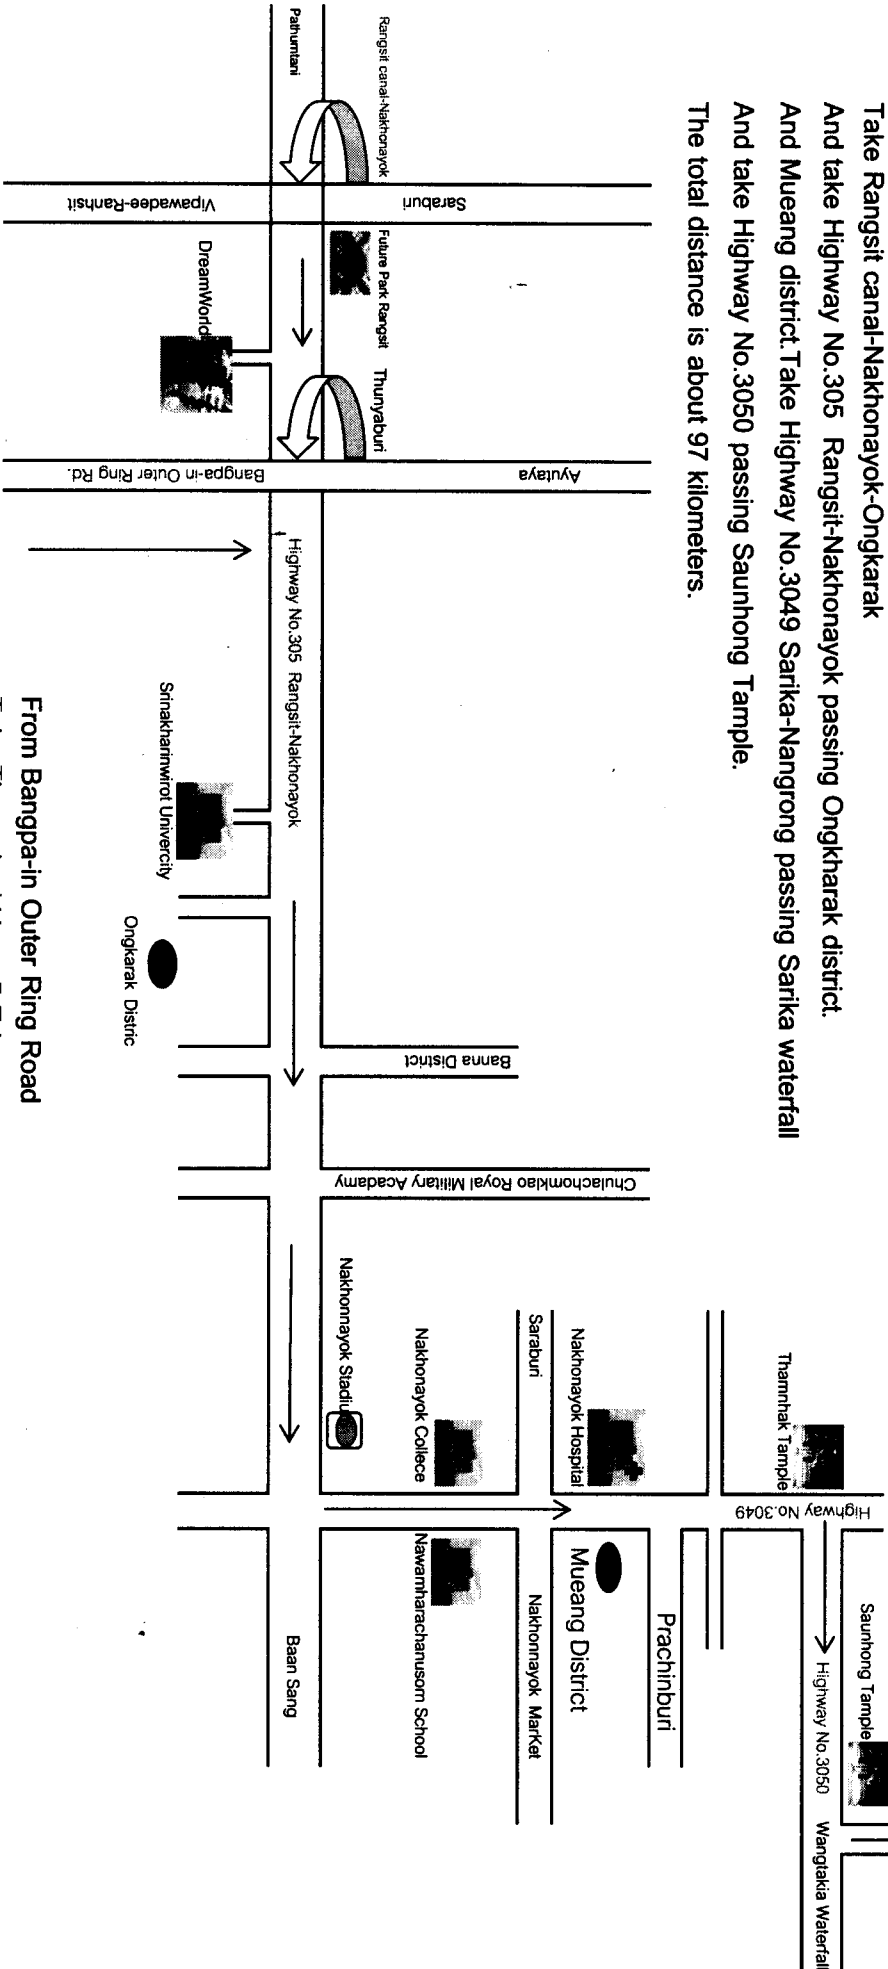

MAP TO ROYAL HILLS GOLF RESORT & SPA NAKHONAYOK

Sarika waterfall

- From Future Park Rangsit
- Take Rangsit canal-Nakhonayok-Ongkarak
- And take Highway No.305 Rangsit-Nakhonayok passing Ongkharak district.
- And Mueang district.Take Highway No.3049 Sarika-Nangrong passing Sarika waterfall
- And take Highway No.3050 passing Saunhong Temple.
- The total distance is about 97 kilometers.

- From Bangpa-in Outer Ring Road
- Take Thunayaburi-kiong 5 Rd.
- And take Highway No.305 Rangsit-Nakhonayok passing Ongkharak district.
- And Mueang district.Take Highway No.3049 Sarika-Nangrong passing Sarika waterfall
- And take Highway No.3050 passing Saunhong Temple.
- The total distance is about 85 kilometers.