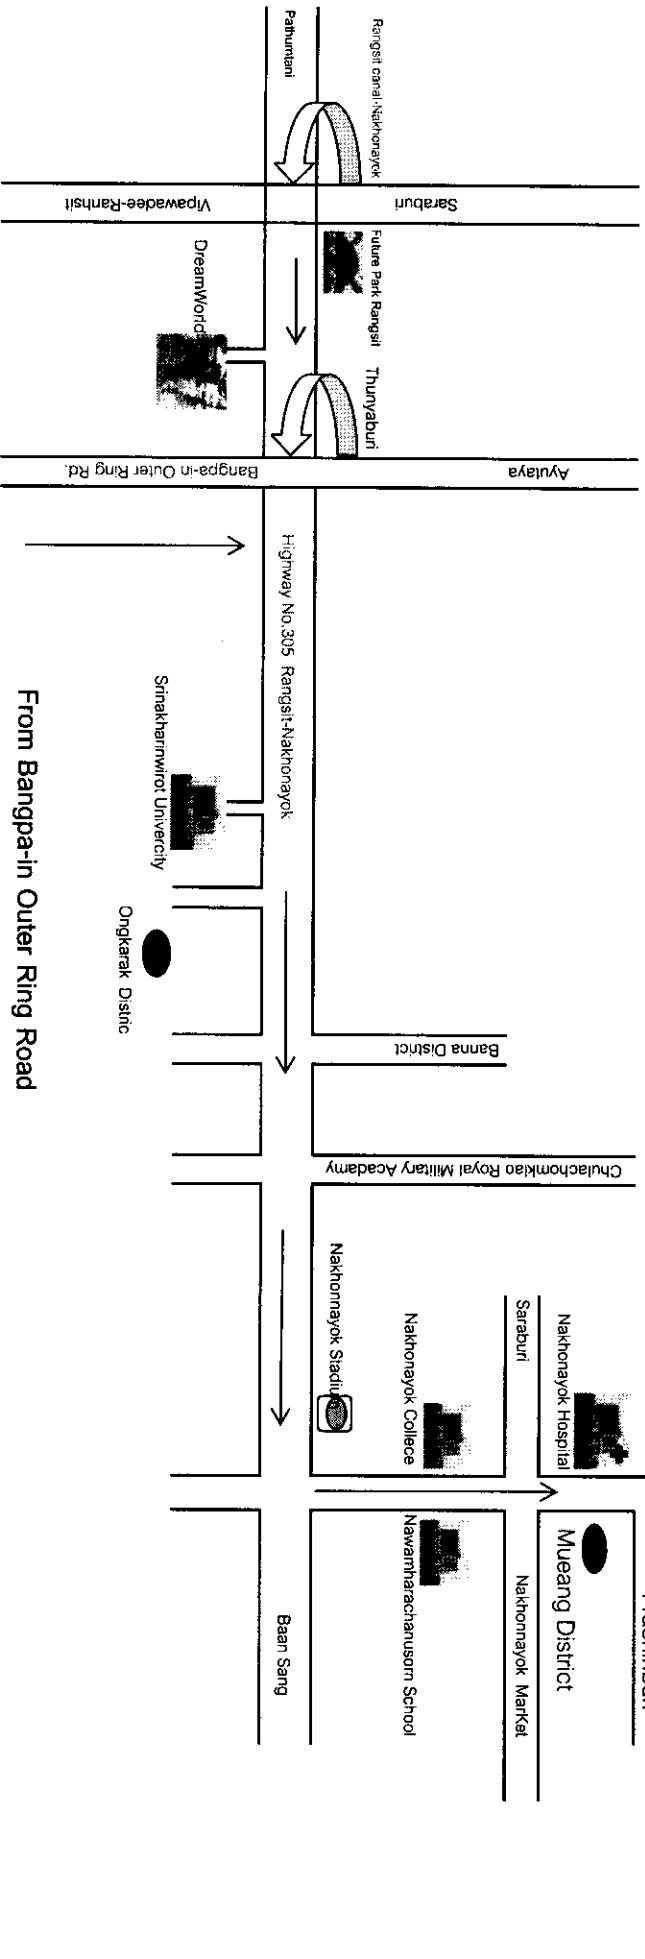

# MAP TO ROYAL HILLS GOLF RESORT & SPA NAKHONAYOK

From Future Park Rangsit  
 Take Rangsit canal-Nakhonayok-Ongkarak  
 And take Highway No.305 Rangsit-Nakhonayok passing Ongkharak district.  
 And Mueang district.Take Highway No.3049 Sarika-Nangrong passing Sarika waterfall  
 And take Highway No.3050 passing Saunhong Temple.  
 The total distance is about 97 kilometers.

From Bangpa-in Outer Ring Road  
 Take Thunayaburi-klong 5 Rd.  
 And take Highway No.305 Rangsit-Nakhonayok passing Ongkharak district.  
 And Mueang district.Take Highway No.3049 Sarika-Nangrong passing Sarika waterfall  
 And take Highway No.3050 passing Saunhong Temple.  
 The total distance is about 85 kilometers.